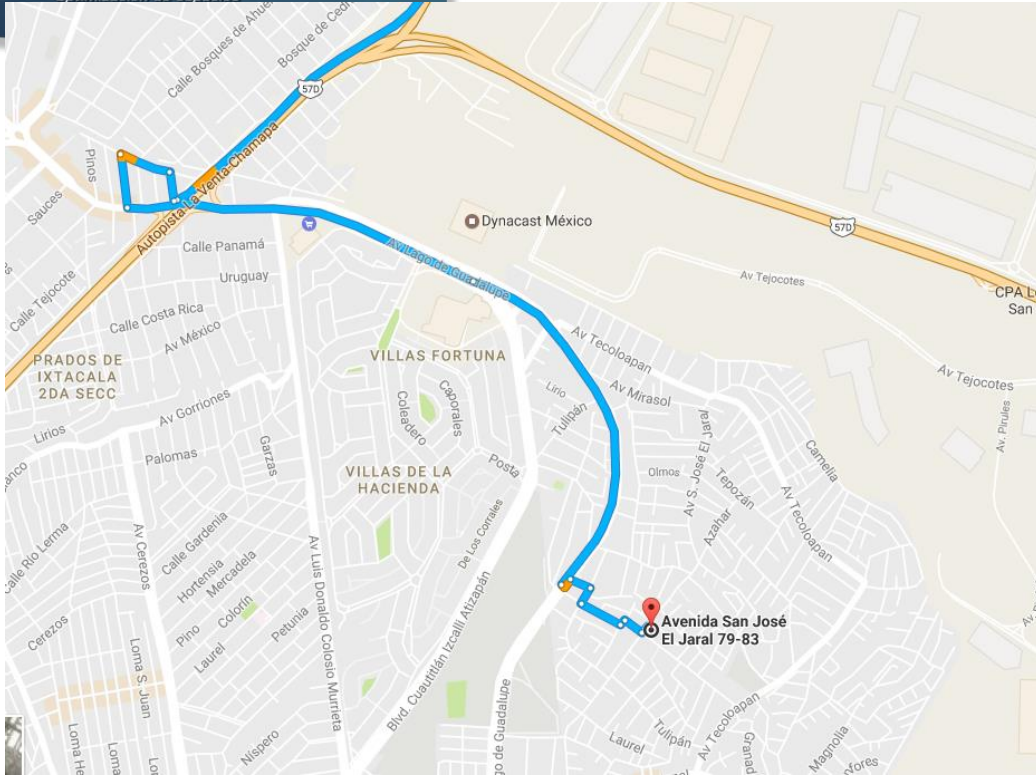

**01 800 8380 850 - 01 800 6230 332**

**[WWW.TECNORAMPA.COM.MX](http://WWW.TECNORAMPA.COM.MX)**

*Blvd. Hidalgo #177. Col. Centro,  
San Juan del Río, Querétaro, México, C.P. 76800*

<https://www.google.com/maps/place/19%C2%B035'46.8%22N+99%C2%B013'18.8%22W/@19.5962579,-99.2221897,20z/data=!4m5!3m4!1s0x0:0x0!8m2!3d19.5963439!4d-99.2218794?hl=es>