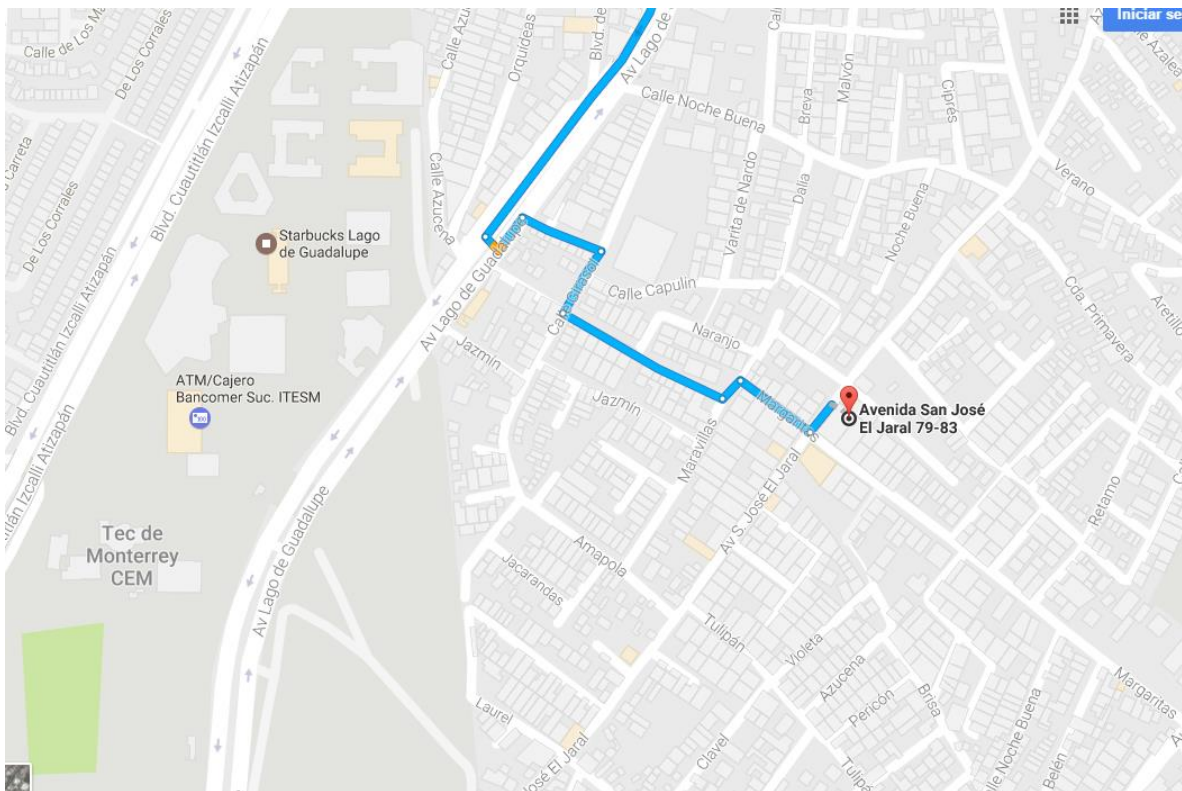

**01 800 8380 850 - 01 800 6230 332**

**[WWW.TECNORAMPA.COM.MX](http://WWW.TECNORAMPA.COM.MX)**

*Blvd. Hidalgo #177. Col. Centro,  
San Juan del Río, Querétaro, México, C.P. 76800*

<https://www.google.com/maps/place/19%C2%B035'46.8%22N+99%C2%B013'18.8%22W/@19.5962579,-99.2221897,20z/data=!4m5!3m4!1s0x0:0x0!8m2!3d19.5963439!4d-99.2218794?hl=es>